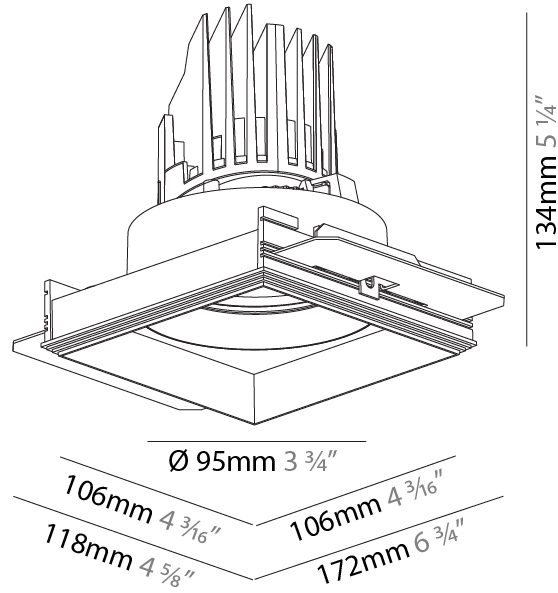

ELECTRICAL

Lamp Type: LED (Zhaga Standard)
Input Wattage (W): 16.5
Total Output Wattage (W): 14.7
Dimming: Dali Dimming
Driver Included: No
Driver Location: Recessed Housing
Driver Type: Constant Current - 120Vac
Driver Class: Class 2
Housing: See Components
Input Voltage (V): 120
Constant Current (MA): 350

LED

Number of LEDs: 1
Max. Delivered Lumen (lm): 770
Nominal Lumen (lm): 1140
CRI: >90 CRI
Lamp Life (hrs): 50000
Upon Request: RGB-W Tunable White Special Color Temperature Special LED

OPTICAL

Reflector°: 20 / 40 / 60
Adjustability: Rotational 355°; Tilt 30°
Upon Request: Special Beam Angles

RATINGS AND CERTIFICATIONS

For international specifications by adding 'INT' at the end of the existing Model #. For assistance on 'custom' specifications, contact zteam@zaneen.com. In a constant effort to supply the best product, we reserve the right to change specifications or materials without notice. The most recent specification sheets are found at zaneen.com